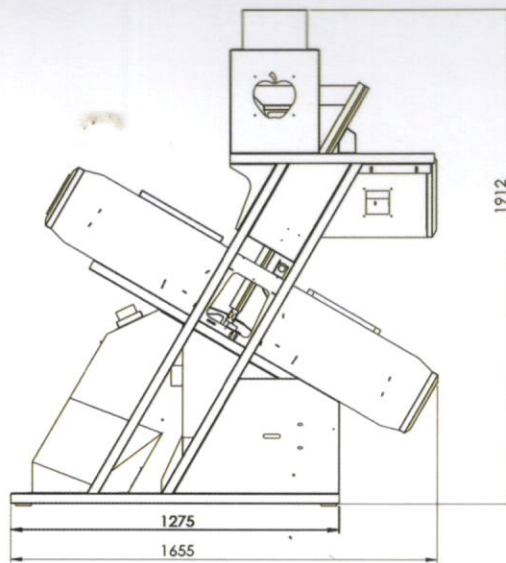

CARDAMOM

WHEAT

CASHEWNUr

RAISINS

Technical Specification

Name	Model	Cap T/H	Power KW	Voltage	Sorting Accuracy %	Rejection Ratio	Air Requirement	L*B*H in (mm)
TR 1	TRX63	0.5-1	1.2	Ac 220v/50HZ	≥99.99	≥10:1	18 CFM	1066*1603*1748
TR 2	TRX126	1-2.5	2	Ac 220v/50HZ	≥99.99	≥10:1	36 CFM	2297*1655*1912
TR 3	TRX189	1.5-4.0	2.5	Ac 220v/50HZ	≥99.99	≥10:1	56 CFM	2297*1655*1912
TR 4	TRX252	2.5-6.0	3	Ac 220v/50HZ	≥99.99	≥10:1	72 CFM	2297*1655*1912
TR 5	TRX315	3.0-7.0	3.6	Ac 220v/50HZ	≥99.99	≥10:1	95 CFM	2297*1655*1912
TR 6	TRX378	4.5-8.0	4.2	Ac 220v/50HZ	≥99.99	≥10:1	108 CFM	2820*1655*1912
TR 7	TRX441	5.5-10	5	Ac 220v/50HZ	≥99.99	≥10:1	130 CFM	2820*1655*1912

DIMENSIONS

The above dimensions are in mm for the model of CLAZ Series.
For other model dimensions, Please contact the manufacturer.

AUTHORIZED SERVICE CENTRE AVAILABLE ALL OVER INDIA AND ABROAD

appleTM
color sorter
India's Most Trusted Color Sorter Brand